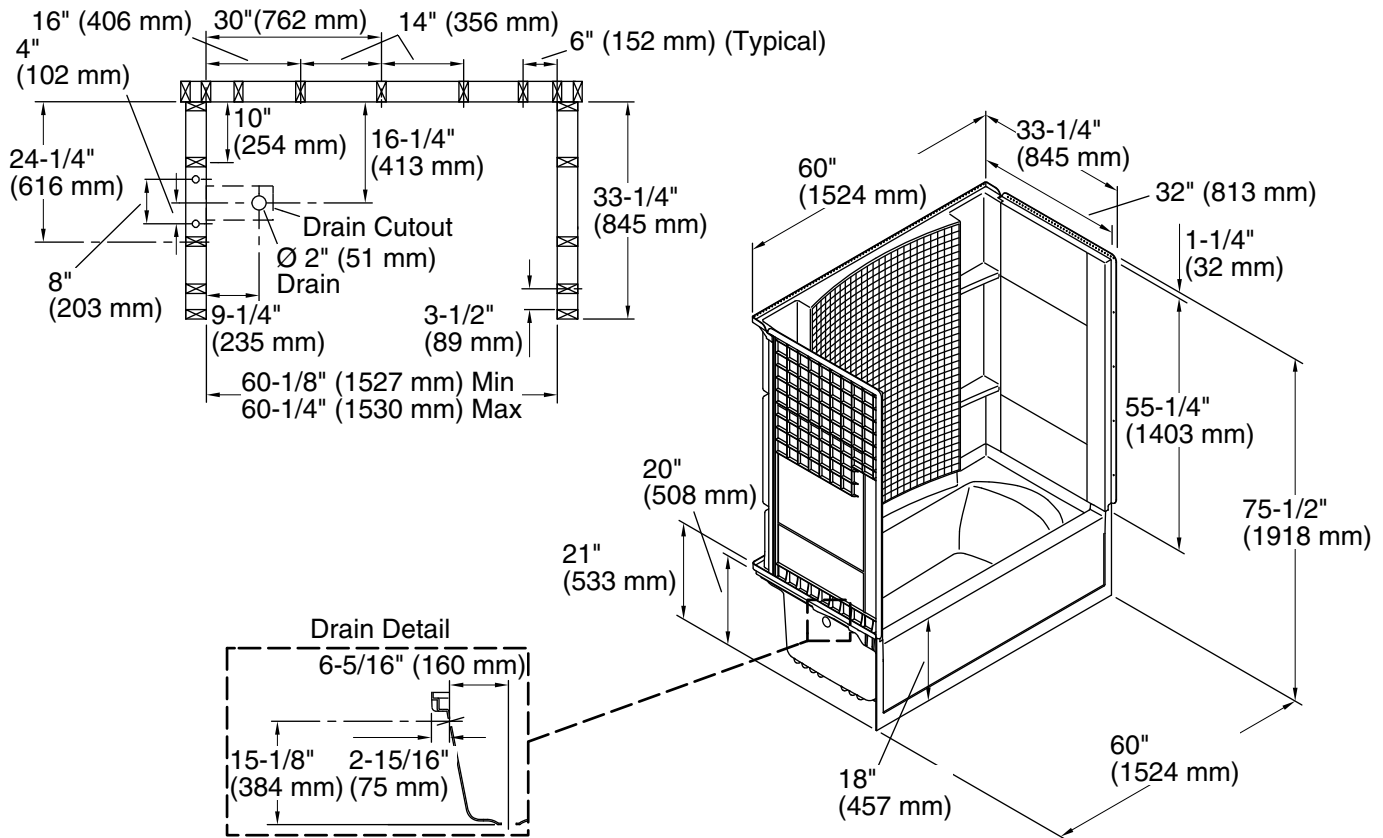

Technical Information

All product dimensions are nominal.

Installation:	Three-wall alcove
Drain location:	Left
Basin area, bottom:	21-1/2" x 46-1/8" (546 mm x 1172 mm)
Basin area, top:	23" x 51" (584 mm x 1295 mm)
Water depth:	13-1/8" (333 mm)
Water capacity:	56 gal (212 L)
Maximum door height:	55-7/8" (1419 mm)
Maximum door width:	56-3/4" (1441 mm)

Notes

- Install this product according to the installation instructions.
- Studs should be positioned roughly as shown.
- Double studding is recommended for pivot shower door installations.
- Bath cannot be installed without the wall surround.